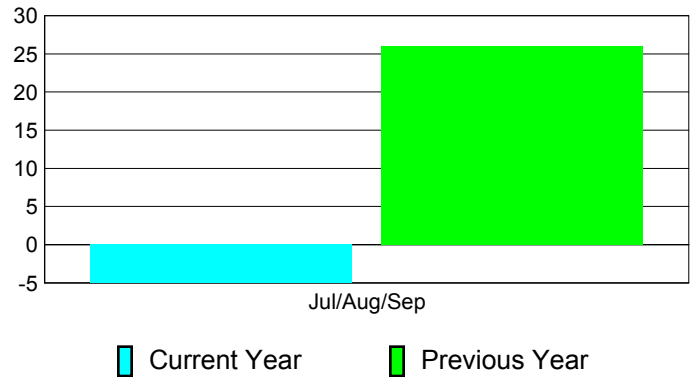

Comparison of Membership Gain/Loss

Current Year Compared to the Previous Year