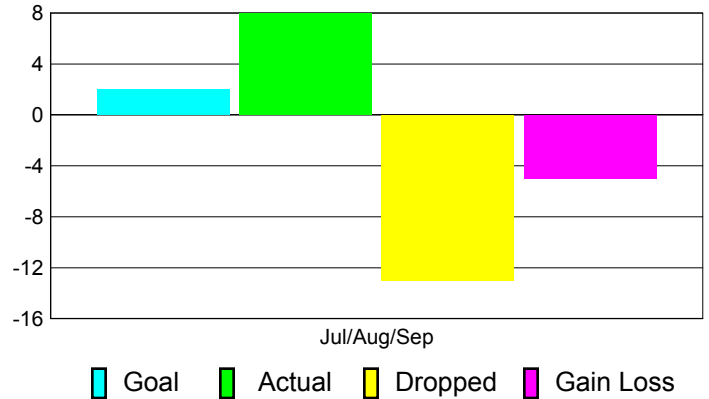

### Club Results 2012-2013

Goal, New, Dropped, Gain/Loss

## MEMBERSHIP

**Membership Results  
2012-2013**

**Membership  
2011-2012**

Month	Net Memb Goal	Actual New Memb	Actual Dropped Memb	Gain/Loss of Memb	Gain/Loss of Memb
Jul/Aug/Sep	2	8	-13	-5	26
<b>Totals</b>	<b>2</b>	<b>8</b>	<b>-13</b>	<b>-5</b>	<b>26</b>

### Membership Results 2012-2013

Goal, New, Dropped, Gain/Loss

### Comparison of Club Gain/Loss

Current Year Compared to the Previous Year